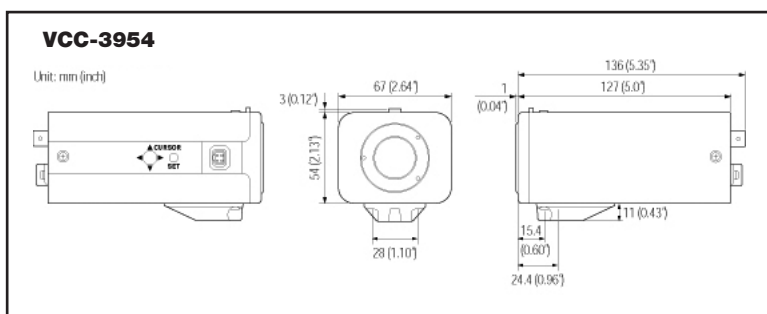

Dimensions

SANYO

SANYO Security Products
21605 Plummer Street
Chatsworth, CA 91311
Phone: (888) 893-7403
Fax: (888) 818-2597
Technical Support: (888) 66-SANYO
www.sanyocctv.com